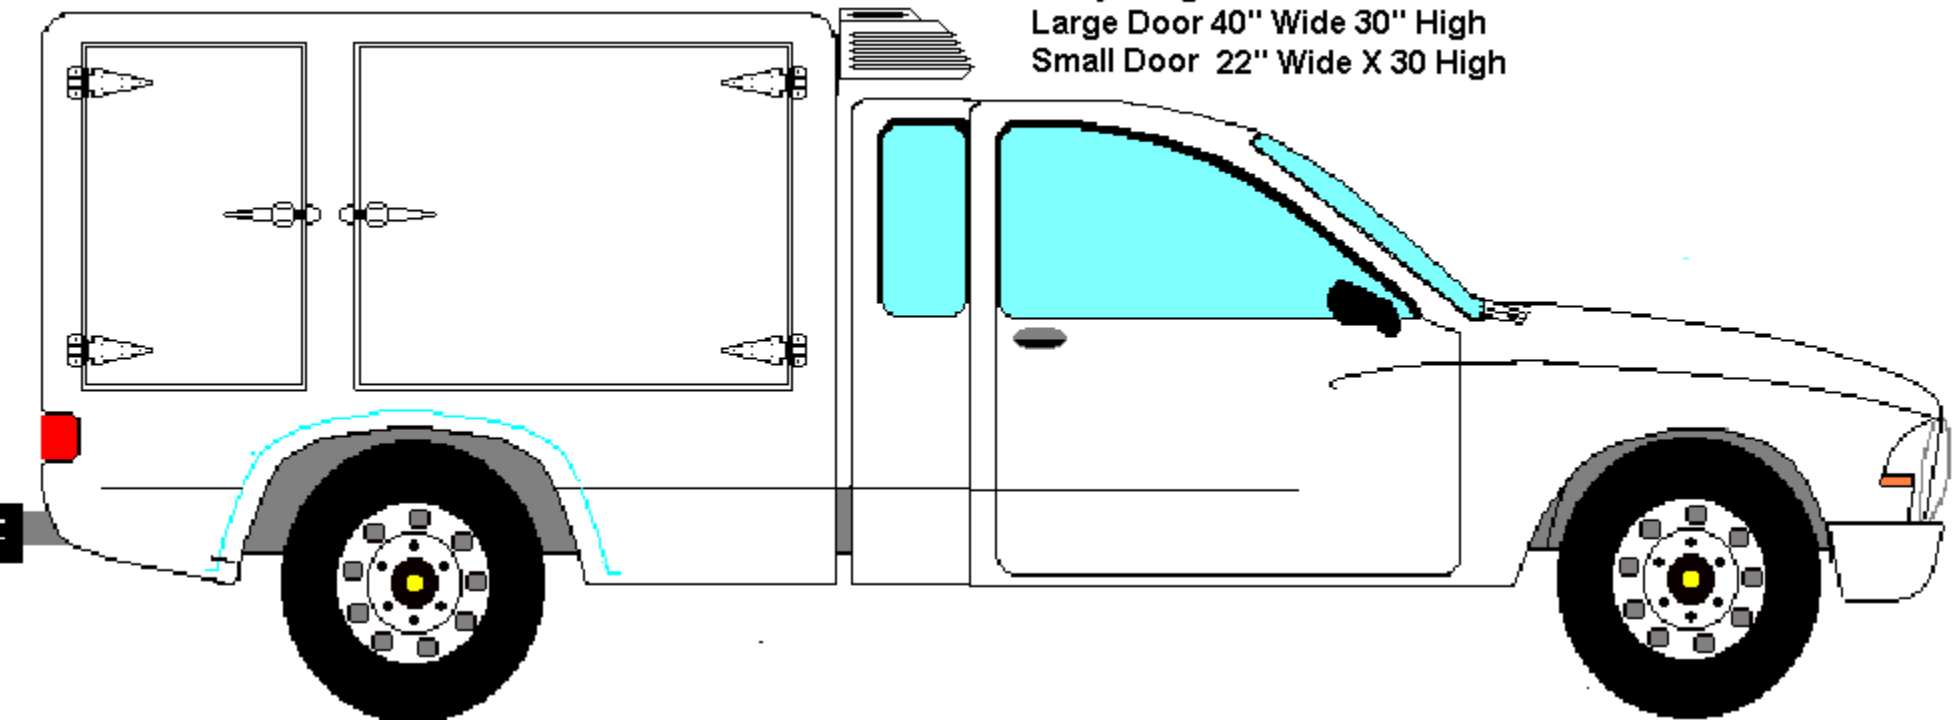

Body Length is 72"  
Large Door 40" Wide 30" High  
Small Door 22" Wide X 30" High

Print Out, pencil in desired graphics & return by Fax to Delivery Concepts East

Basic Graphics Layout is:  
Name  
Address  
Phone Number  
&  
Sponsorship if applicable

3 sides

Specify Color & Font Style

If logo is desired, photo ready art or clear letterhead is required.

Customer Graphics are priced according to layout & content.

Back is 72" Wide  
Top of Bumper to Light Rail 40" High  
43" between tail lights